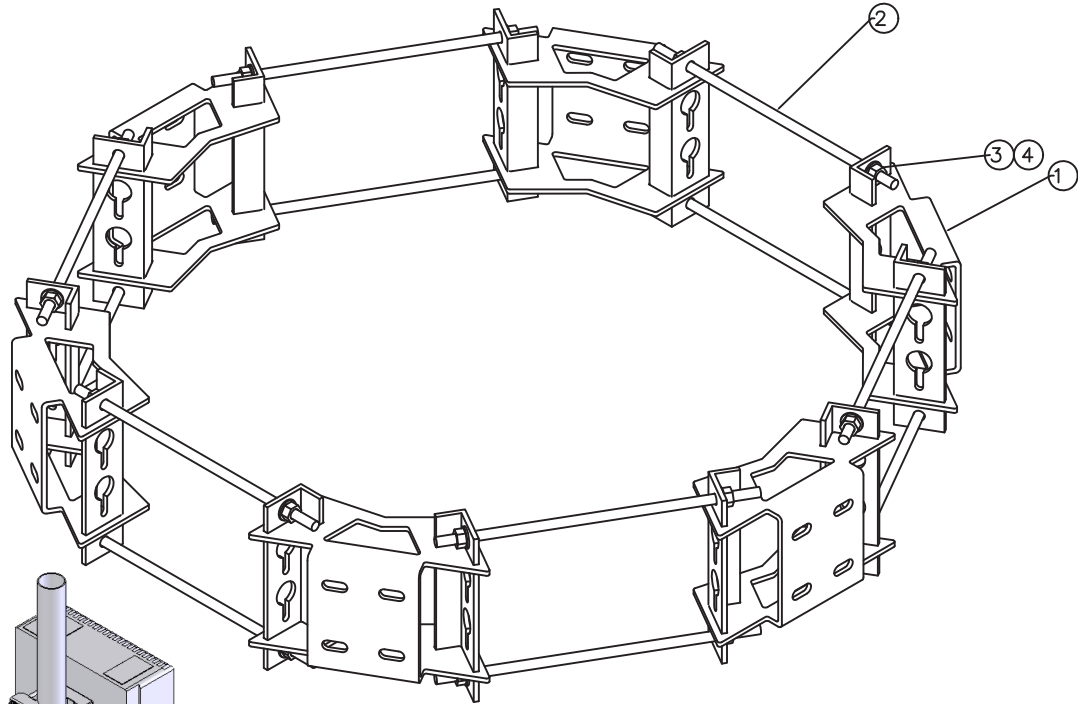

P/N T1500KT60A
 TITLE 6 SECTOR RRU MONOPOLE MOUNT

QTY	ITEM	PART NUMBER	DESCRIPTION
6	1	K1500KT	6 SECTOR RRU MOUNT, 15" TO 60"
12	2	P2120KT3	THREADED ROD, 1/2" X 36" LONG, F1554 gr 551C
24	3	H2002KT12GA3	A325, 1/2" HEX NUTS
24	4	H3012KT12GSA3	A325, 1/2" FLAT WASHERS

CAN BE USED WITH
 POLYGON OR ROUND POLES

3431 Novis Point Acworth, GA 30101
 (888) 439-0500 (770) 974-5100 fax

DRAWN KAA	DATE 9/12/12	CHECKED	DATE -
TITLE 6 SECTOR RRU MONOPOLE MOUNT 15" to 60"			
DRAWING NO T1500KT60A	REV	SHEET 1 OF 1	