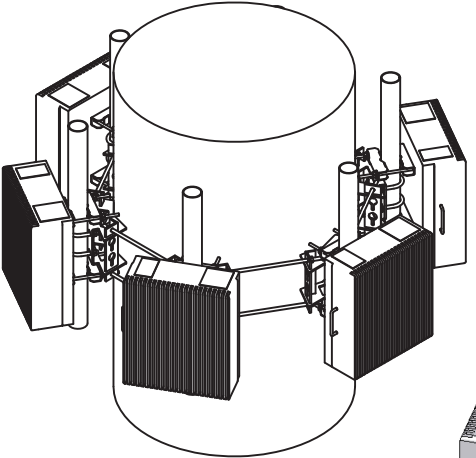

P/N T1500KT60A
 TITLE 6 SECTOR RRU MONOPOLE MOUNT

QTY	ITEM	PART NUMBER	DESCRIPTION
6	1	K1500KT	6 SECTOR RRU MOUNT, 15" TO 60"
12	2	P2120KT3	THREADED ROD, 1/2" X 36" LONG, F1554 gr 551C
24	3	H2002KT12GA3	A325, 1/2" HEX NUTS
24	4	H3012KT12GSA3	A325, 1/2" FLAT WASHERS

CAN BE USED WITH
 POLYGON OR ROUND POLES

3431 Novis Point Acworth, GA 30101
 (888) 439-0500 (770) 974-5100 fax

DRAWN KAA	DATE 9/12/12	CHECKED	DATE -
TITLE 6 SECTOR RRU MONOPOLE MOUNT 15" to 60"			
DRAWING NO T1500KT60A	REV	SHEET 1 OF 1	