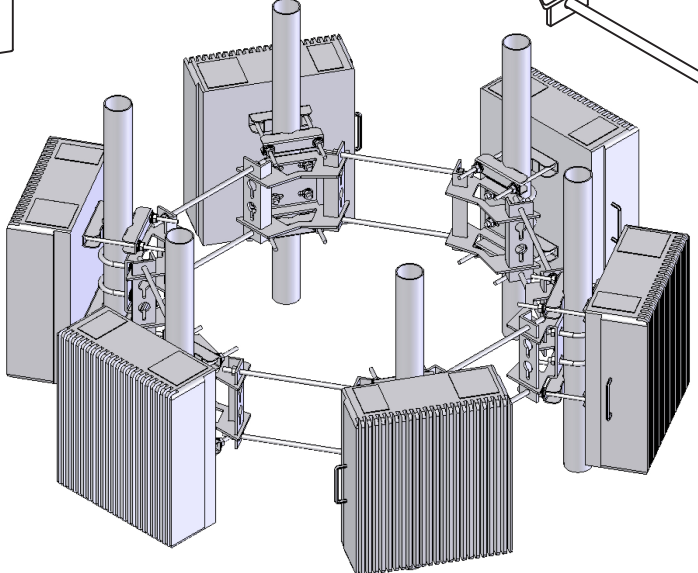

P/N T1500KT60A
 TITLE 6 SECTOR RRU MONOPOLE MOUNT

QTY	ITEM	PART NUMBER	DESCRIPTION
6	1	K1500KT	6 SECTOR RRU MOUNT, 15" TO 60"
12	2	P2120KT3	THREADED ROD, 1/2" X 36" LONG, F1554 gr 551C
24	3	H2002KT12GA3	A325, 1/2" HEX NUTS
24	4	H3012KT12GSA3	A325, 1/2" FLAT WASHERS

CAN BE USED WITH
 POLYGON OR ROUND POLES

3431 Novis Point Acworth, GA 30101
 (888) 439-0500 (770) 974-5100 fax

DRAWN KAA	DATE 9/12/12	CHECKED	DATE -
TITLE 6 SECTOR RRU MONOPOLE MOUNT 15" to 60"			
DRAWING NO T1500KT60A	REV	SHEET 1 OF 1	