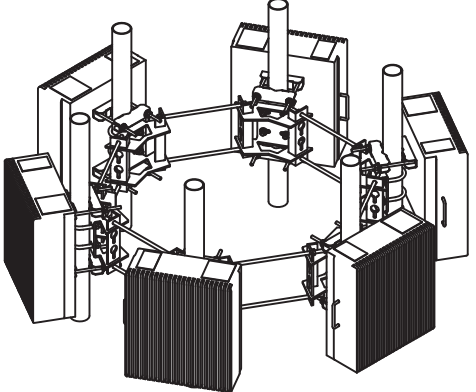

P/N T1500KT60A
 TITLE 6 SECTOR RRU MONOPOLE MOUNT

QTY	ITEM	PART NUMBER	DESCRIPTION
6	1	K1500KT	6 SECTOR RRU MOUNT, 15" TO 60"
12	2	P2120KT3	THREADED ROD, 1/2" X 36" LONG, F1554 gr 551C
24	3	H2002KT12GA3	A325, 1/2" HEX NUTS
24	4	H3012KT12GSA3	A325, 1/2" FLAT WASHERS

CAN BE USED WITH
 POLYGON OR ROUND POLES

3431 Novis Point Acworth, GA 30101
 (888) 439-0500 (770) 974-5100 fax

DRAWN KAA	DATE 9/12/12	CHECKED	DATE -
TITLE 6 SECTOR RRU MONOPOLE MOUNT 15" to 60"			
DRAWING NO T1500KT60A	REV	SHEET 1 OF 1	